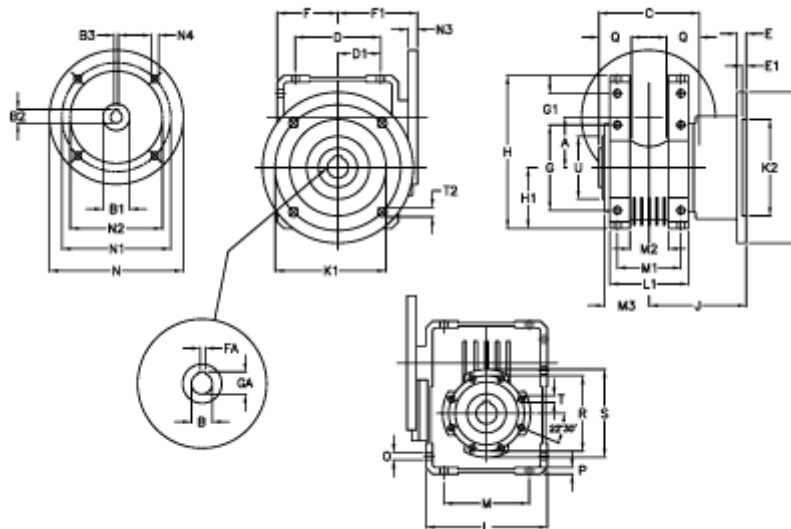

Article number: 392211004043516

Description: Worm Gear with Torque Limiter
W110 L1-UF-40-P90 B5

Measures

A = 110.10	E = 20	H = 308.0	M = 184	N4 = M10x12	U = 130
B = 42	E1 = 12	H1 = 125.0	M1 = 115	O = 14.0	
B1 E7 = 24	F = 125	J = 179.5	M2 = 69	P = 14	
B2 = 27.3	F1 = 143	K = 280	M3 = 73	Q = 45	
B3 H9 = 8	FA = 12	K1 = 230	N = 200	R = 165	
C = 155	G = 184	K2 = 170	N1 = 165	S = 200	
D = 174.0	G1 = 58.0	L = 250	N2 = 130	T = M12x19	
D1 = 82.0	GA = 45.3	L1 = 143	N3 = 0.0	T2 = 13.0	